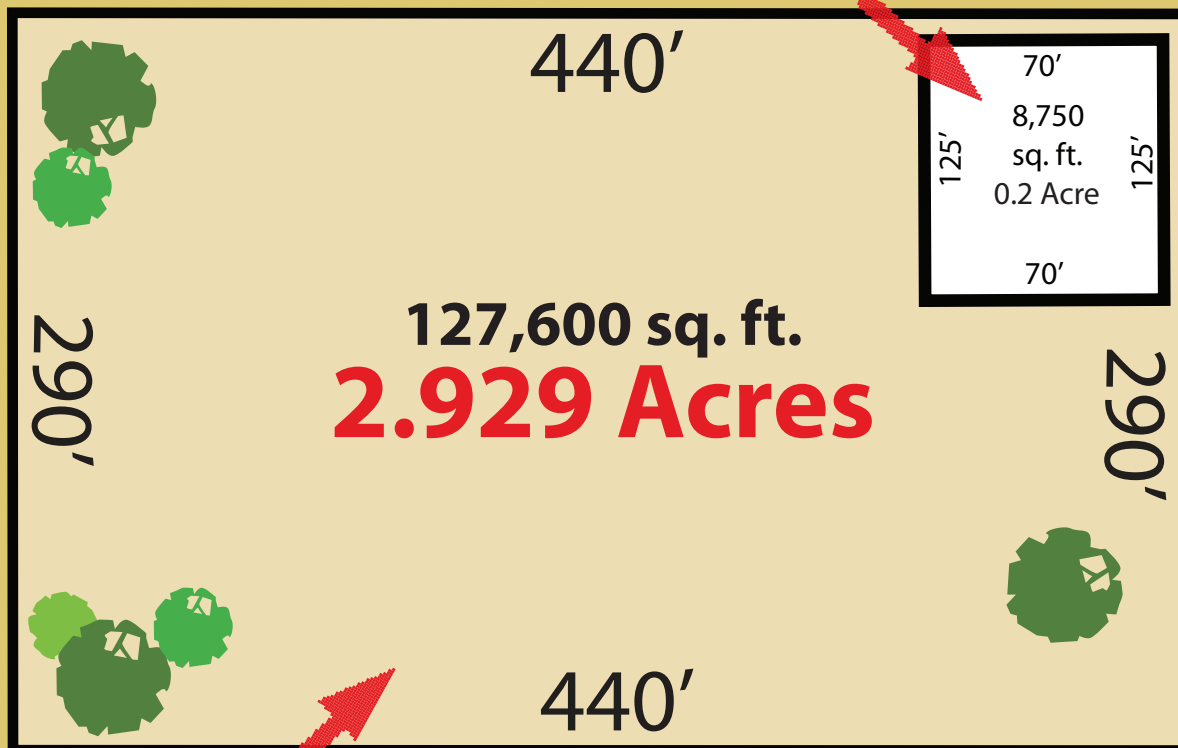

BELLA TERRA

Equestrian and Estate Home Sites

Why live on a postage stamp when you can own the whole envelope?

Most ordinary lots in a standard community are just 70 by 125 which is only 8750 square feet. And if your house is 3000 square feet under roof you don't have much property to enjoy to Florida lifestyle.

Compare for Yourself

Standard Lot in a "traditional community"

Homesite #7 in Bella Terra

Call today for details!

Office: 727-844-9955

www.bellaterraliving.com